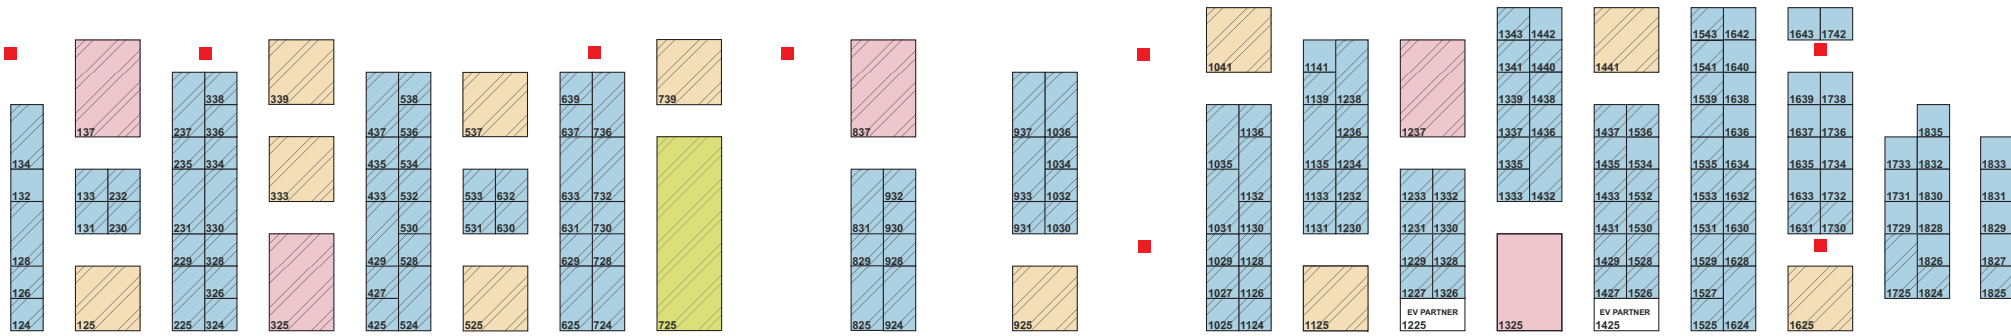

GovEnergy

www.govenergy.gov

SERVICE DESK

ENTRANCE

REGISTRATION

Column Drawing is NOT to scale

Updated May 7, 2012