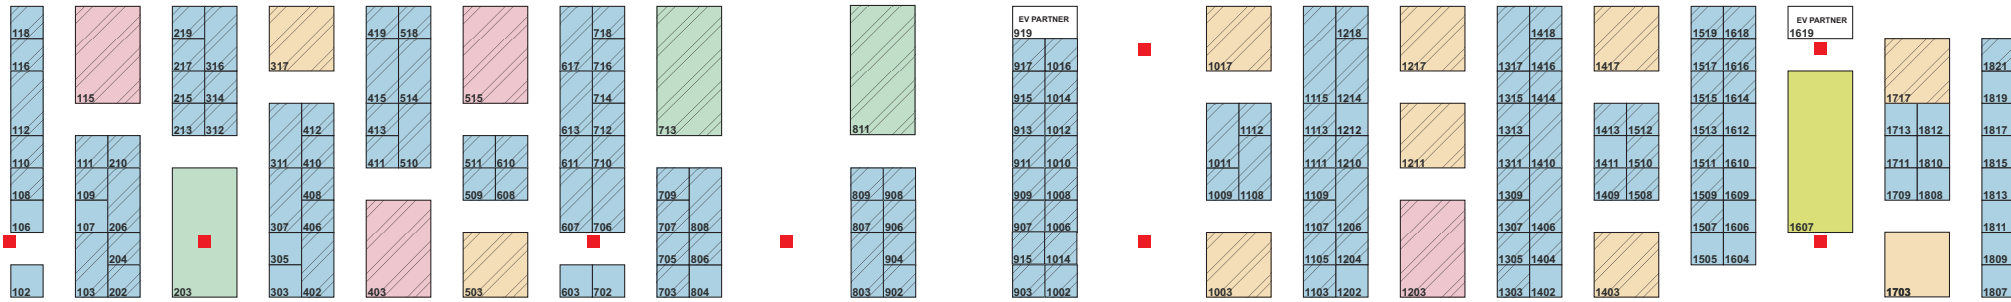

GovEnergy

www.govenergy.gov

SERVICE DESK

ENTRANCE

REGISTRATION

Column Drawing is NOT to scale

Updated May 7, 2012